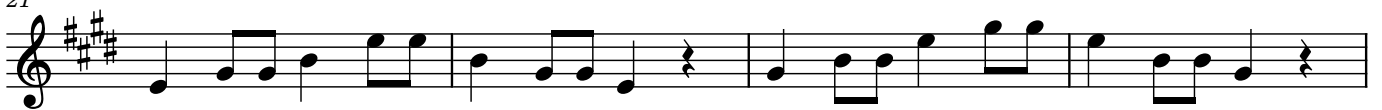

1-8.8 Focus on the key of E Major (flute)

Diatonic Patterns and Melodies

arr. AEGriffiths

Scale Pattern

Broken 3rds Pattern

Arpeggio Pattern

Over the Rainbow (Arlen)

Ming Court (Chinese folk song)