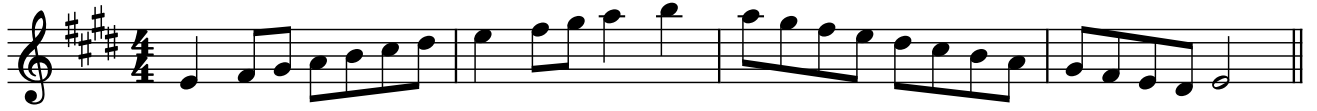

1-8.8 Focus on the key of E Major (flute)

Diatonic Patterns and Melodies

arr. AEGriffiths

Scale Pattern

Broken 3rds Pattern

Arpeggio Pattern

Over the Rainbow (Arlen)

Ming Court (Chinese folk song)